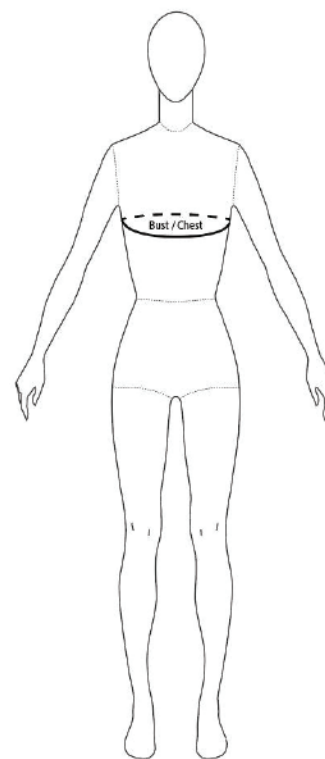

Sublimated Women's and Youth Girls' Jersey/Shirt Sizing Guide*

Women's	FAS	FAM	FAL	FAXL	FA2XL	FA3XL
Chest Size	38-40	42-44	46-48	50-52	54-56	58-60
Length	27	28	29	30.5	31.5	32.5

Girls	FYXS	FYS	FYM	FYL	FYXL
Chest Size	28-30	30-32	32-34	34-36	36-38
Length	19	20.5	22	23.5	25

*Jersey is a relaxed fit pattern, may fit 1-2 sizes differently than other manufacturers.

Chest Size: Measure around the fullest part of the chest, keeping the tape parallel to the floor.

Length: The total vertical length of the garment from the high shoulder point to the hem.

Women's Platinum Knicker Stock Pants Size Chart

Women's	FXS	FAS	FAM	FAL	FAXL	FA2XL	FA3XL
Waist Size	27-29	28-30	30-32	33-35	36-38	39-41	42-44
Inseam Length	17.5	19.5	21	23	25	27	29

Youth	YXS	YS	YM	YL	YXL
Waist Size	19-21	21-23	23-25	25-27	27-29
Inseam Length	10.5	11	12.5	12.75	15.5