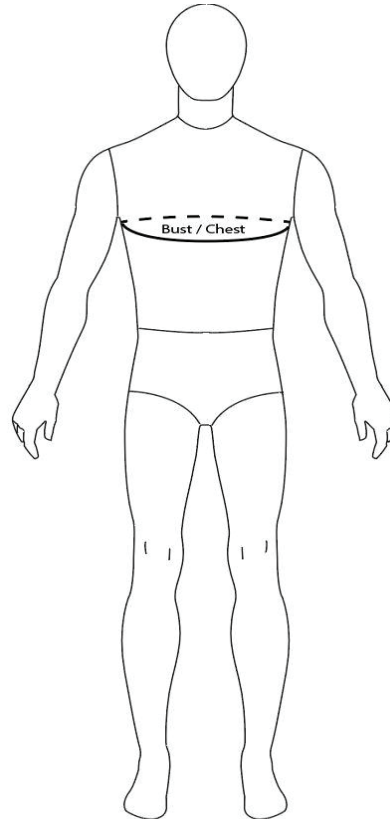

*Jersey is a relaxed fit pattern, may fit 1-2 sizes differently than other manufacturers.

Chest Size: Measure around the fullest part of the chest, keeping the tape parallel to the floor.

Length: The total vertical length of the garment from the high shoulder point to the hem.

Women's Platinum Knicker Stock Pants Size Chart

Women's	FXS	FAS	FAM	FAL	FAXL	FA2XL	FA3XL
Waist Size	27-29	28-30	30-32	33-35	36-38	39-41	42-44
Inseam Length	17.5	19.5	21	23	25	27	29

Youth	YXS	YS	YM	YL	YXL
Waist Size	19-21	21-23	23-25	25-27	27-29
Inseam Length	10.5	11	12.5	12.75	15.5

*All sizes in Inches

Sublimated Men's and Youth Boys' Jersey/Shirt Sizing Guide

Men's	XS	S	M	L	XL	2XL	3XL	4XL	5XL	6XL
Chest Size	30-32	34-36	38-40	42-44	46-48	50-52	54-56	58-60	62-64	66-68
Length	27	28.5	29.5	30.5	32	33	34	36.5	37	38

*Jersey is a relaxed fit pattern, may fit 1-2 sizes differently than other manufacturers.

Youth	YXS	YS	YM	YL	YXL
Chest Size	24-26	26-28	28-30	30-32	33-34
Length	21.75	23.25	24.75	26.25	27.75

*Jersey is a relaxed fit pattern, may fit 1-2 sizes differently than other manufacturers.